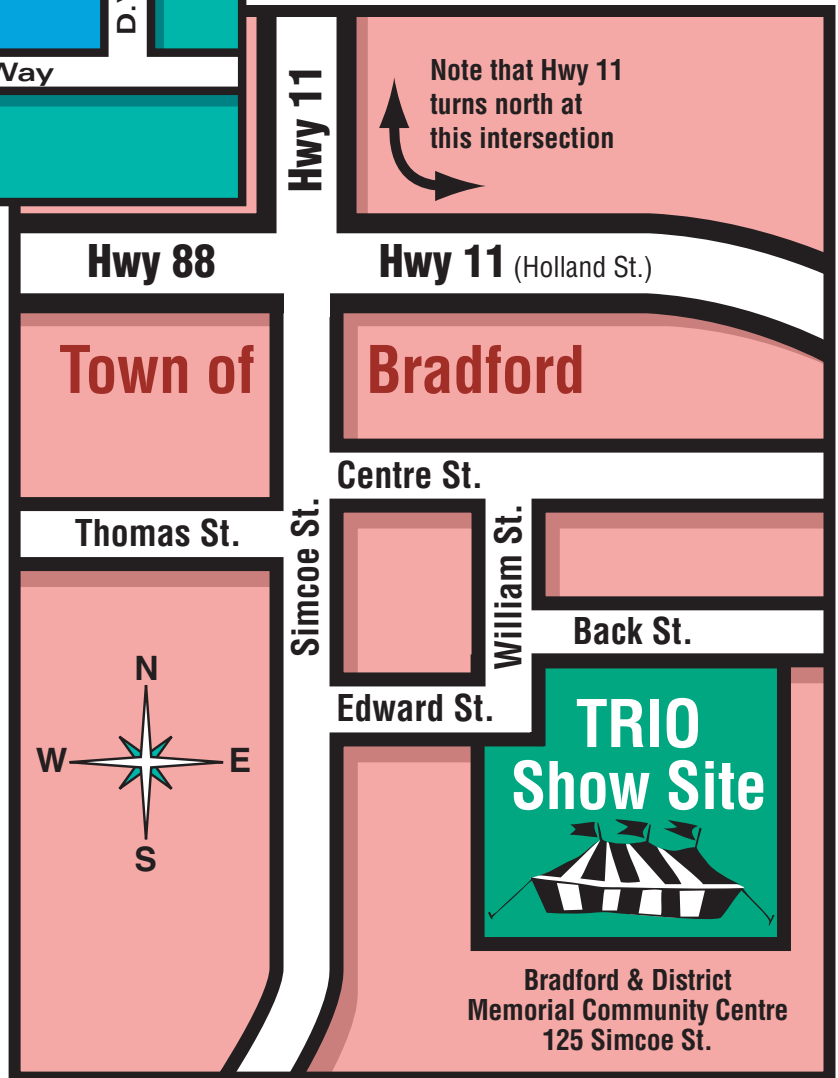

AREA MAP

DETAIL MAP

ACCOMMODATIONS & LODGINGS

Comfort Inn

1230 Journeys End Circle,
Newmarket, Ontario L3Y 7V1
1-905-895-3355, Fax # 1-905-895-1176
Trio Group Number 100544
A block of 12 rooms have been set
aside. Special price for the Trio Group
\$ 80.00 Plus Taxes
These rooms will be held until July 8th.
Any rooms from the block not taken will be
Cancelled out.
NO DOGS ALLOWED
16 Km From the Show Site.

Newmarket Inn

188667 Yonge Street
Newmarket, Ontario L3Y 4V8
1-905-895-4585, Fax # 1-905-898-1487
Double \$ 65.00, 1 Queen \$ 70.00
2 Double \$ 75.00, 2 Queen \$ 80.00
2 Double \$ 105.00
Pool side 2 Queen \$ 90.00
Housekeeping Units \$ 85.00
Dogs not allowed loose in your rooms.
When checking in you must tell them
You have dogs. You will be required to
leave a \$.50.00 deposit. If room is left as
you found, it.
Your deposit will be returned. If not it be
forfeited
4 KM from the Show Site.

Comfort Motel

Highway 11
Bradford, Ontario L3Z 2B3
Ph. 1-905-775-2034
NO DOGS ALLOWED
2 KM from Show Site

Howard Johnson

15520 Yonge Street
Aurora, Ontario
Ph. 1-905-727-1312
NO DOGS ALLOWED
15 KM from Show Site

Another area is reserved for overnight camping in **Tents Only**, camping fee for. this area **is \$ 20.00 for the 3 days**.

Payment for all camping areas must be made upon arrival.

Note: All Campers must check in with the attendant on duty, before setting up. Thank you.
